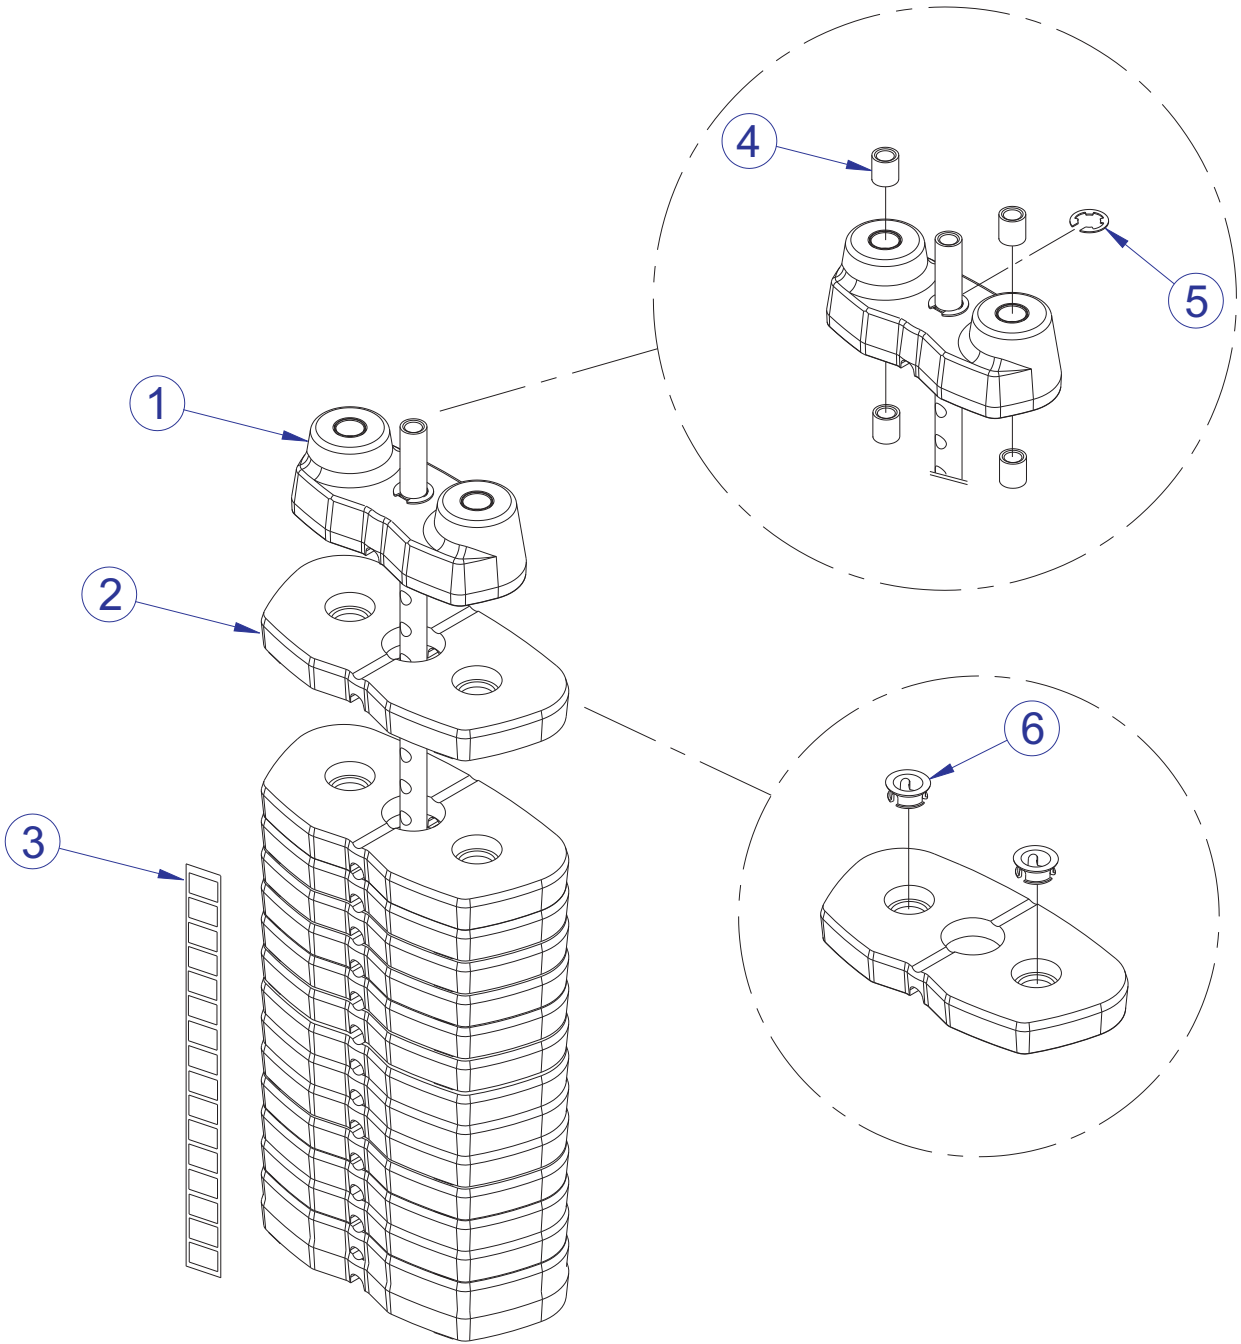

G3-001 G3 HOME GYM WEIGHT STACK ASSEMBLY

ITEM NO.	QTY.	PART NO.	DESCRIPTION
1	1	7292801	PTD ASSY, HEAD PLATE 20 HOLE
2	15	ACUWT-PLATE	215102 SINGLE WT PLATE 10 LBS
3	1	7308601	LABEL;WEIGHT STACK 1-26
4	4	7286601	BEARING,SLEEVE 20ID X23 X 15MM
5	1	3221702	E-RING, EXTERNAL 3/4
6	30	6224501	SOCKET BUSHING